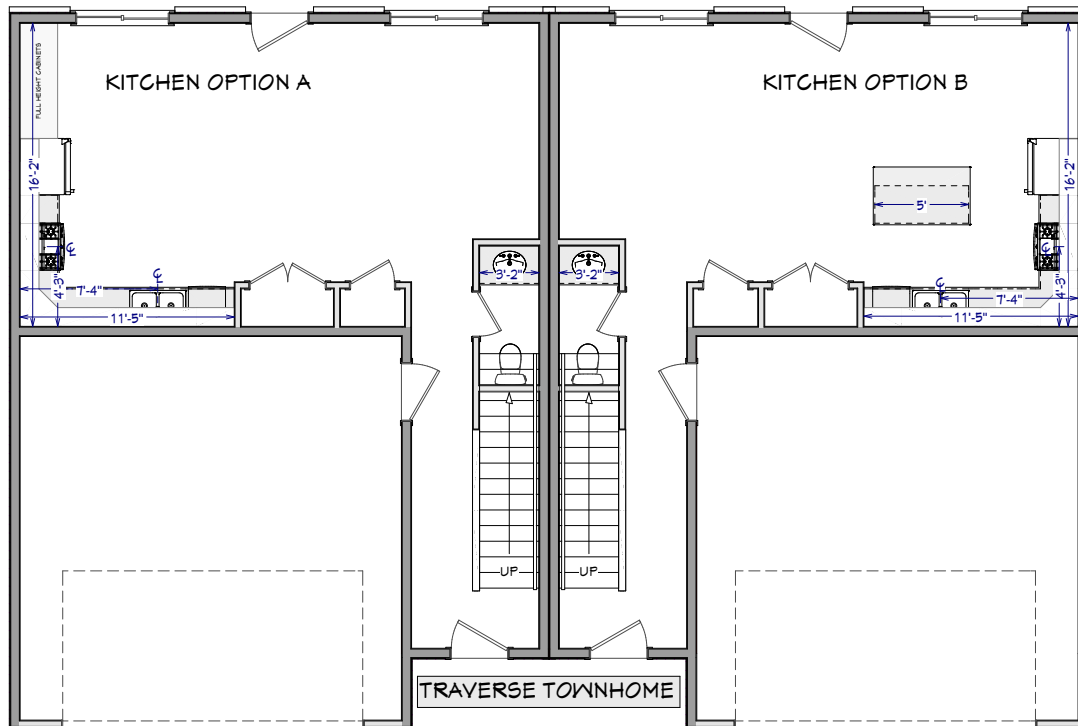

- Main Floor: 617 sqft
- Second Floor: 1079 sqft
- Finished sqft: 1696
- 4 Bedroom
- 2-1/2 Bath

Main Floor

Second Floor